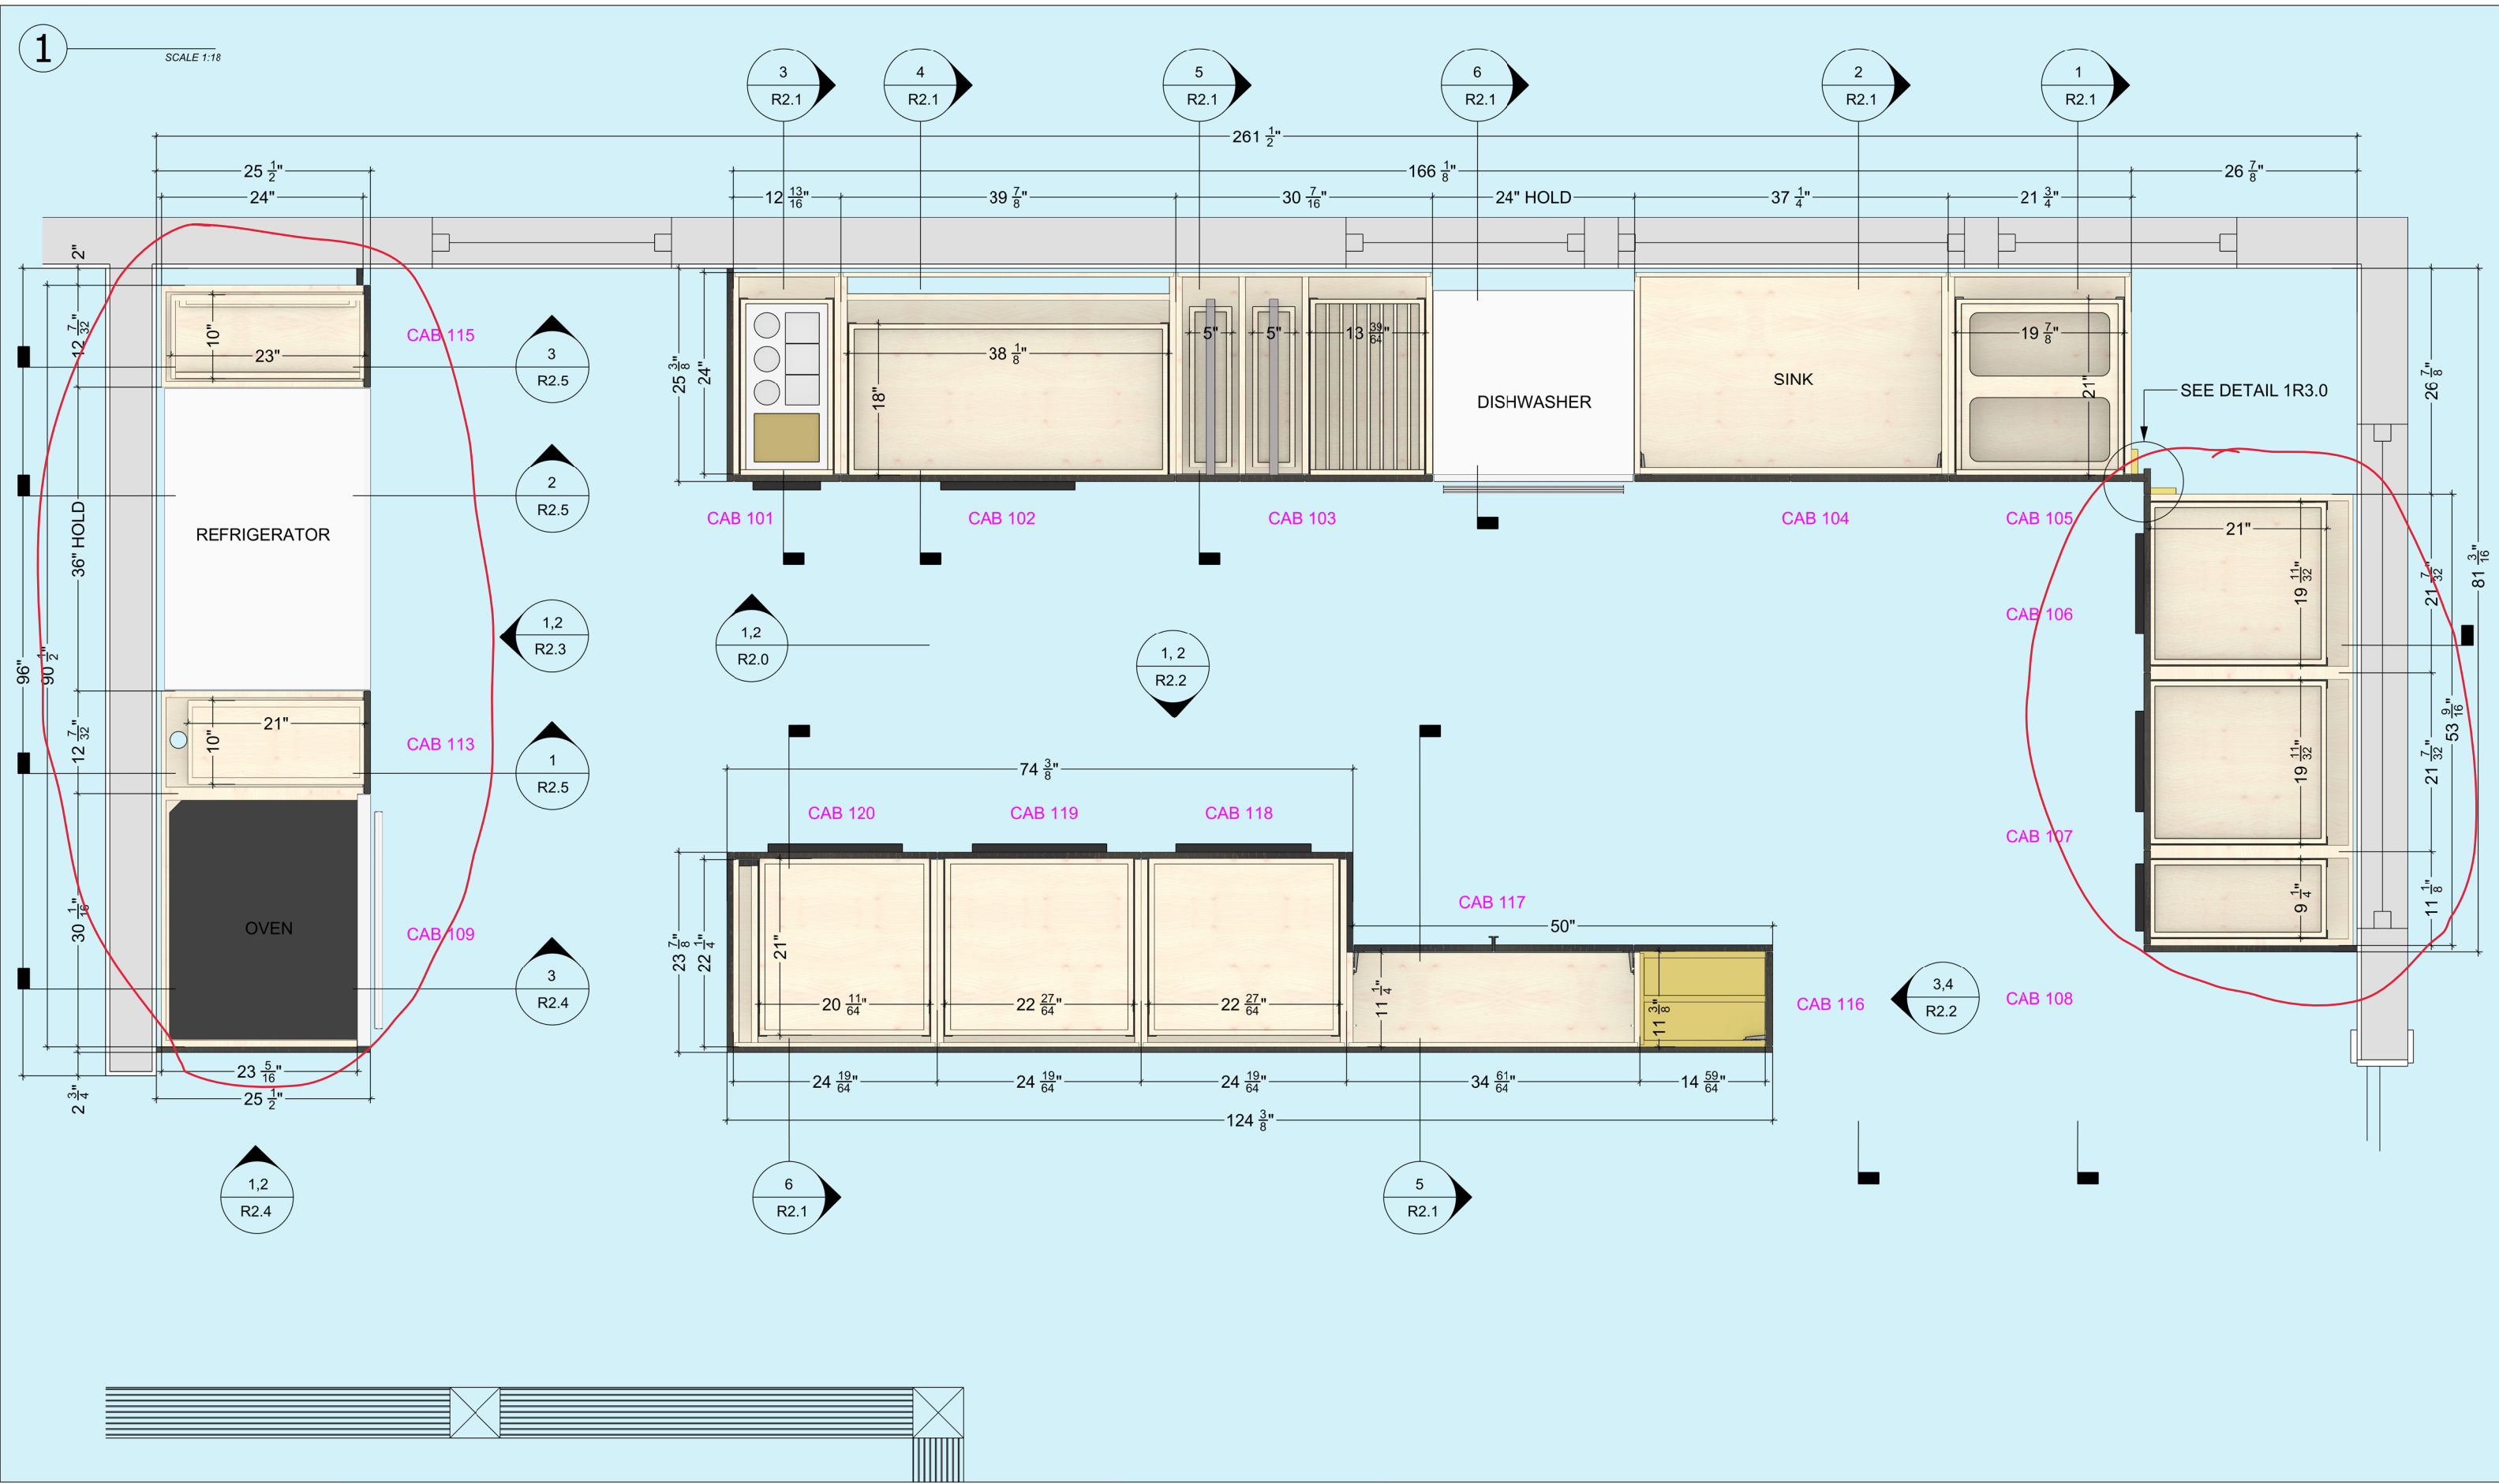

1

SCALE 1:18

ROWAN
WOODWORK

40 CLARENDON AVE
KINGSTON, NEW YORK 12401
845.481.4067
INFO@ROWANWOODWORK.COM
WWW.ROWANWOODWORK.COM

APPROVED FOR PRODUCTION

4.21.22

DRAWING NO.	REVISIONS
SK1	3.30.22 90%
SK2	4.20.22 90%
SK2	4.21.22 100%

KITCHEN
WOODS ROAD

100

PLAN: LOWERS
R1.2