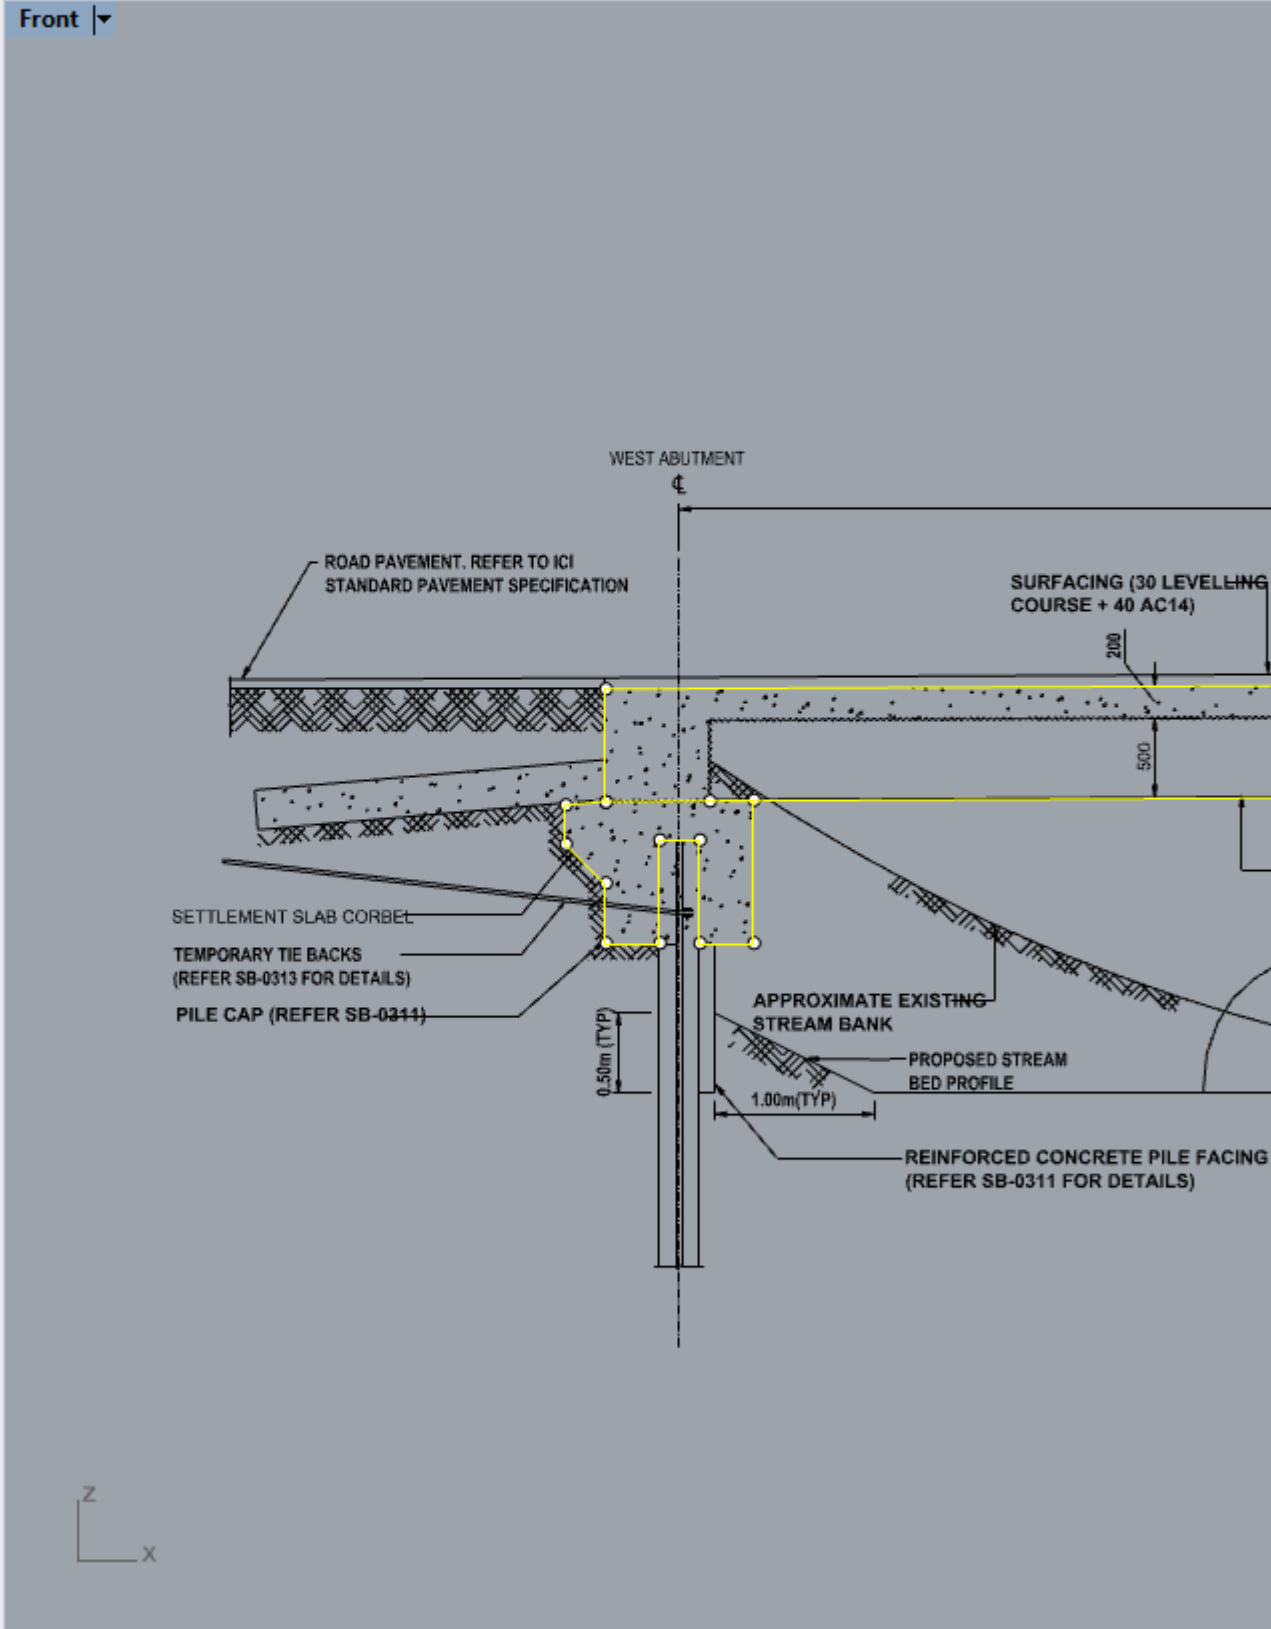

Command: _Save

File successfully saved as C:\Users\Kenyon.Graham\OneDrive - McConnell Dowell Constructors (Aust.) Pty Ltd\Avatiu\Superstructure

Command: |

Standard CPlanes Set View Display Select Viewport Layout Visibility Transform Curve Tools Surface

Front

Perspective Top Front Right